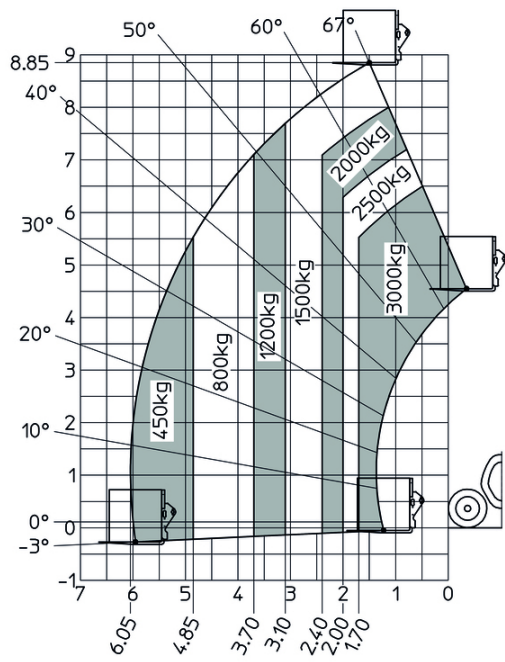

Technische fiche :

MT 930 H

 **MANITOU**
HANDLING YOUR WORLD

Capacities		Metrisch
Max. capacity		3000 kg
Max. lifting height		8.85 m
Max. outreach		6.05 m
Weight and dimensions		
Overall length to carriage	l11	4.67 m
Overall length (with forks)	l1	5.77 m
Overall width	b1	1.99 m
Overall height	h17	1.99 m
Wheelbase	y	2.69 m
Ground clearance	m4	0.35 m
Overall cab width	b4	0.79 m
Tilt-up angle	a4	11 °
Tilt-down angle	a5	116 °
External turning radius (over tyres)	Wa1	3.35 m
Unladen weight (with forks)		6550 kg
Overall weight		6550 kg
Standard tires		Alliance - 380/75 R20 148A8 A580
Forks length / width / section	l / e / s	1070 mm x 100 mm x 50 mm
Performances		
Lifting		10.24 s
Lowering		7.95 s
Extension		9.89 s
Retraction		9.48 s
Crowd		3.06 s
Dump		2.44 s
Engine		
Engine brand		Kubota
Engine norm		Stage V
Engine model		V3307-CR-TEW05
Number of cylinders / Capacity of cylinders		4 - 3331 cm³
I.C. Engine power rating - Power		75 Hp / 54.60 kW
Max. torque / Engine rotation		263 Nm @ 1400 rpm
Drawbar pull (Laden)		3860 daN
Transmission		
Transmission type		Hydrostatic
Number of gears (forward / reverse)		2 / 2
Max. travel speed		24.90 km/h
Service brake		Hydraulic
Hydraulics		
Hydraulic pump type		Gear pump
Hydraulic flow / Pressure		88 l/min-245 bar
Tank capacities		
Engine oil		11 l
Hydraulic oil		115 l
Fuel tank		90 l
Noise and vibration		
Noise at driving position (LpA)		74 dB
Noise to environment (LWA)		103 dB
Vibration on hands/arms		< 2.50 m/s²
Miscellaneous		
Steering wheels (front / rear)		2 / 2
Safety cab homologation		Cabin ROPS - FOPS level 2

MT 930 H - Tekening met afmetingen

MT 930 H - Lastendiagram

Machine on tires with forks Metric

 **MANITOU**
HANDLING YOUR WORLD

Hoofdkantoor

B.P. 249 - 430 rue de l'Aubinière

44150 Ancenis Cedex - Frankrijk