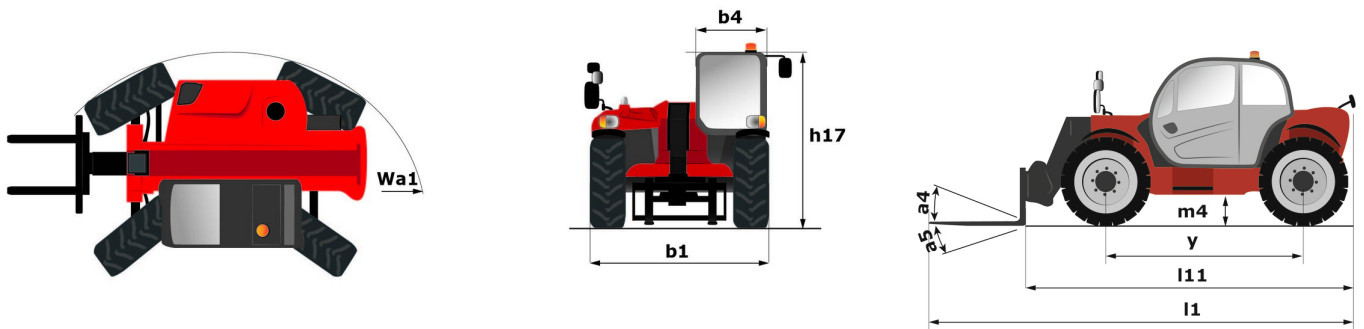

Technische fiche :

MT 930 H

 **MANITOU**
HANDLING YOUR WORLD

Capacities		Metrisch
Max. capacity		3000 kg
Max. lifting height		8.85 m
Max. outreach		6.05 m
Weight and dimensions		
Overall length to carriage	l11	4.67 m
Overall length (with forks)	l1	5.77 m
Overall width	b1	1.99 m
Overall height	h17	1.99 m
Wheelbase	y	2.69 m
Ground clearance	m4	0.35 m
Overall cab width	b4	0.79 m
Tilt-up angle	a4	11 °
Tilt-down angle	a5	116 °
External turning radius (over tyres)	Wa1	3.35 m
Unladen weight (with forks)		6550 kg
Overall weight		6550 kg
Standard tires		Alliance - 380/75 R20 148A8 A580
Forks length / width / section	l / e / s	1070 mm x 100 mm x 50 mm
Performances		
Lifting		10.24 s
Lowering		7.95 s
Extension		9.89 s
Retraction		9.48 s
Crowd		3.06 s
Dump		2.44 s
Engine		
Engine brand		Kubota
Engine norm		Stage V
Engine model		V3307-CR-TEW05
Number of cylinders / Capacity of cylinders		4 - 3331 cm³
I.C. Engine power rating - Power		75 Hp / 54.60 kW
Max. torque / Engine rotation		263 Nm @ 1400 rpm
Drawbar pull (Laden)		3860 daN
Transmission		
Transmission type		Hydrostatic
Number of gears (forward / reverse)		2 / 2
Max. travel speed		24.90 km/h
Service brake		Hydraulic
Hydraulics		
Hydraulic pump type		Gear pump
Hydraulic flow / Pressure		88 l/min-245 bar
Tank capacities		
Engine oil		11 l
Hydraulic oil		115 l
Fuel tank		90 l
Noise and vibration		
Noise at driving position (LpA)		74 dB
Noise to environment (LWA)		103 dB
Vibration on hands/arms		< 2.50 m/s²
Miscellaneous		
Steering wheels (front / rear)		2 / 2
Safety cab homologation		Cabin ROPS - FOPS level 2

MT 930 H - Tekening met afmetingen

MT 930 H - Lastendiagram

Machine on tires with forks Metric

 **MANITOU**
HANDLING YOUR WORLD

Hoofdkantoor

B.P. 249 - 430 rue de l'Aubinière

44150 Ancenis Cedex - Frankrijk